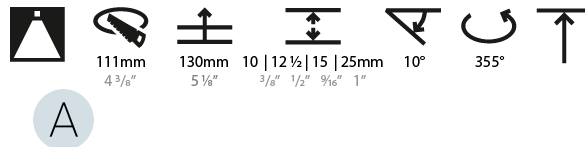

Ø 107mm 4 3/16"